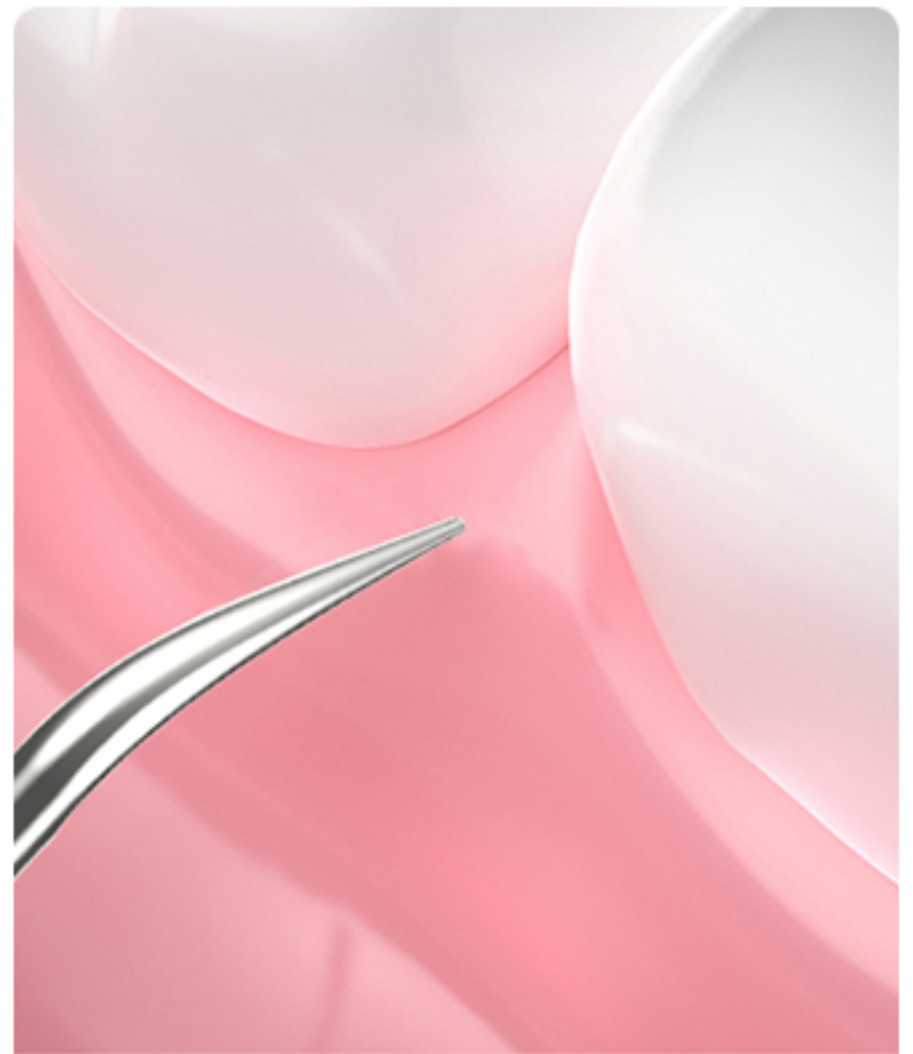

The high-definition mobile phone APP shows that it goes deep into the teeth to fully clean the dental calculus. There is nowhere to hide the dental plaque. It turns into a deep cleaning between the teeth.

REFUSAL TO BE AFRAID, INTELLIGENT RECOGNITION DOES NOT HURT THE GUMS

*Refuse to
fear intelligent*

It will only work when it touches teeth or hard objects, and it will automatically stop working when it touches gums or soft objects.

Touching teeth

Ultrasonic vibration, start to work

Touching gums

Stop working and protect your gums

SMALL AND PORTABLE LIFE WATERPROOF

Waterproof
venient life

The head of the fuselage has a waterproof design and is highly waterproof. After cleaning the tartar, the lens can be washed to prevent the growth of bacteria.