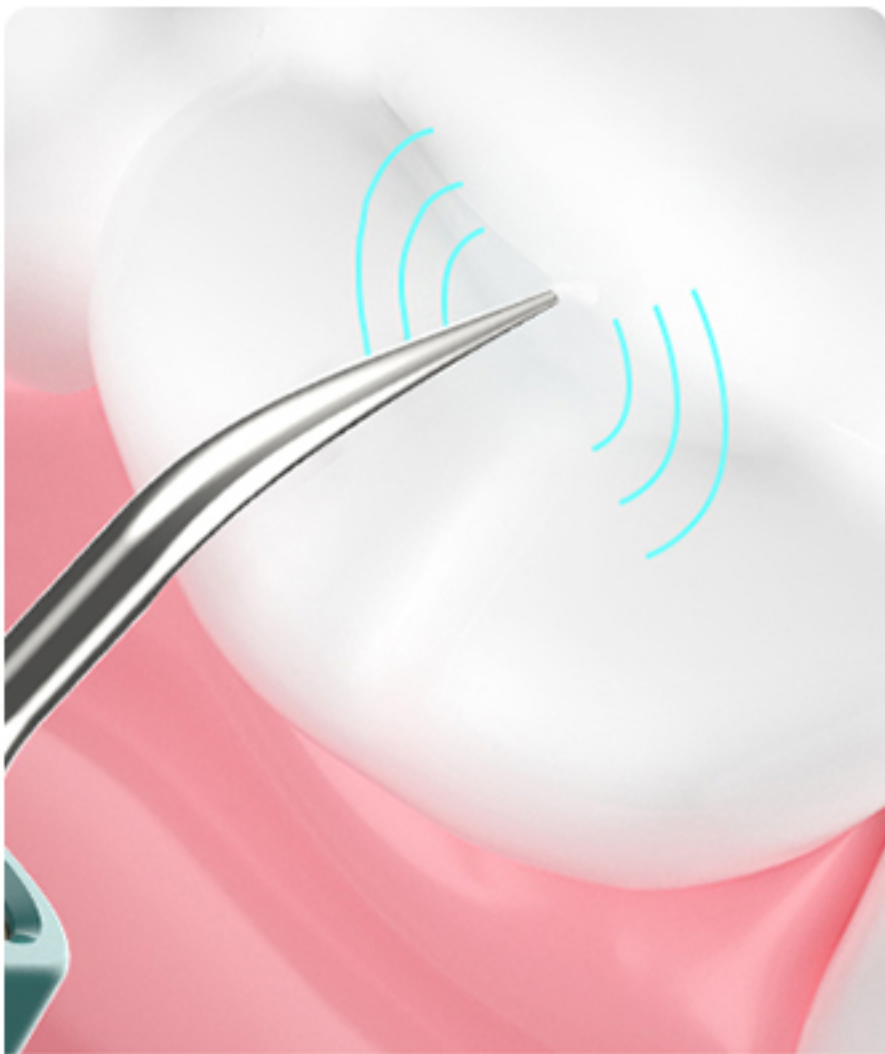

VISIBLE FOUR-AXIS GYROSCOPE 360°NO DEAD ANGLE PRECISE TEETH CLEANING

200W macro
endoscopic

Built-in four-axis directional gyroscope, the camera's angle of view remains unchanged when the body rotates, and 360° accurate tooth cleaning, giving you a safe and comfortable tooth cleaning experience.

before use

Teeth turn yellow and black, stubborn tartar is obvious

After use

Dental plaque and tartar are significantly reduced

SLIM CLEANING HEAD FOR PRECISE CLEANSING DEEP INTO THE TOOTH FRONT

Fine clean
accurately clean

The high-definition mobile phone APP shows that it goes deep into the teeth to fully clean the dental calculus. There is nowhere to hide the dental plaque. It turns into a deep cleaning between the teeth.

REFUSAL TO BE AFRAID, INTELLIGENT RECOGNITION DOES NOT HURT THE GUMS

*Refuse to
fear intelligent*

It will only work when it touches teeth or hard objects, and it will automatically stop working when it touches gums or soft objects.